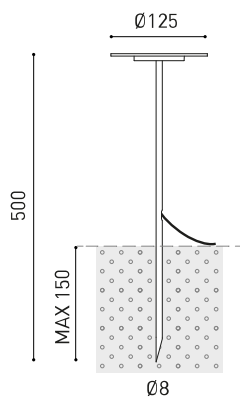

DIMENSIONS

ACCESSORIES

DRIVER OPTIONS

CONNECTOR IP67

Name	YORU SPIKE 24V 2700K 50CM WT
Reference	A4752000WT
Color	Textured white
RAL	9016
Category	OUTDOOR

PRODUCT

Type	LED
Gross luminous flux	400 lm
Colour temperature	2700 K
Chromatic stability	MacAdam Step 2
Colour Rendering Index	CRI > 90
Power	3 W
Efficacy	133 lm/W
LED lifespan	L80B10 > 60.000h

LIGHT SOURCE

Lighting efficiency	84%
Light beam angle	100°

LIGHTING FIXTURE | PHOTOMETRIC DATA

Driver	Excluded
Dimming	Please Consult
Electrical insulation class	⚡

LIGHTING FIXTURE | ELECTRICAL DATA

Sealing	IP65
Outdoor Use	Yes
Weight	280 g
Packaged weight	557 g
Packaging dimensions	552 x 147 x 147 mm
Units per package	1
Materials	Stainless Steel (AISI 304) / Aluminium / Polycarbonate

POLAR DIAGRAM

CONICAL DIAGRAM

			P	V	D (A x B x C)
24V Power Supply	ON/OFF	0434-01-37	60W	24V	180 x 52 x 30mm
		0433-10-22	100W	24V	295 x 43 x 30mm

220 V~
240

MUST BE PLACED ON REMOTE

			P	V	D (A x B x C)
24V Dimmer		0433-01-32	DALI/PUSH	24V	181 x 42 x 20mm
		0433-01-35	CASAMBI	24V	72,6 x 30 x 18mm
		0434-01-64	WIFI	24V	105 x 44 x 23mm

24V

MUST BE PLACED ON REMOTE

DROP VOLTAGE TABLE

POWER (W)	CABLE SECTION (mm ²)	CABLE LENGTH (m)			
		<25	<50	<75	<100
60	0,75	✓	✓	✗	✗
	1,5	✓	✓	✓	✓
100	0,75	✓	✗	✗	✗
	1,5	✓	✓	✓	✗

IP67 CONNECTOR

ARKOSLIGHT®

OPTIONAL ACCESSORY