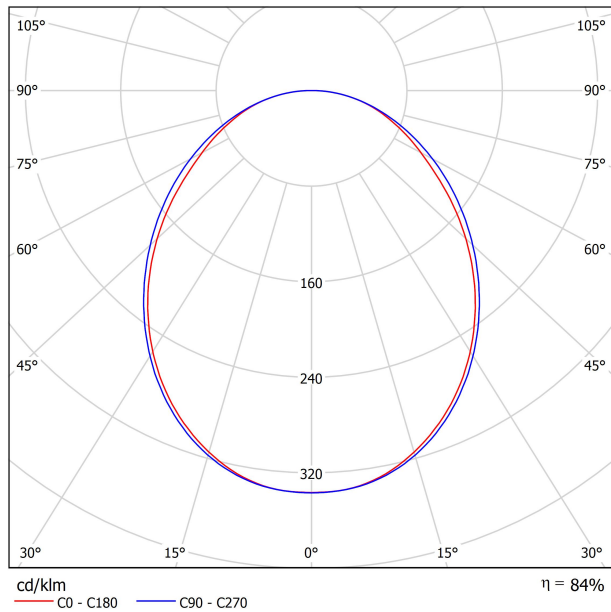

DIAGRAMA POLAR

DIAGRAMA CÓNICO

			P	V	D (A x B x C)
24V Power Supply	ON/OFF	0434-01-37	60W	24V	180 x 52 x 30mm
		0433-10-22	100W	24V	295 x 43 x 30mm

220 V~
240

MUST BE PLACED ON REMOTE

			P	V	D (A x B x C)
24V Dimmer		0433-01-32	DALI/PUSH	24V	181 x 42 x 20mm
		0433-01-35	CASAMBI	24V	72,6 x 30 x 18mm
		0434-01-64	WIFI	24V	105 x 44 x 23mm