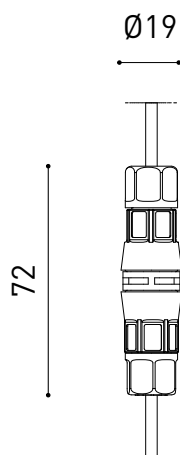

IP67 CONNECTOR

ARKOSLIGHT®

OPTIONAL ACCESSORY

PRODUCT	
Model	Connector IP67
Reference	0434-01- 67 | N |
Category	Accessories