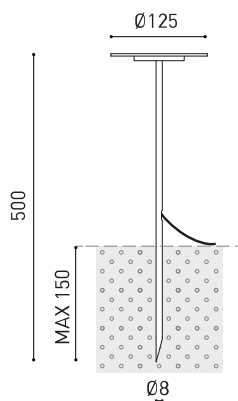

DIMENSIONS

ACCESSORIES

DRIVER OPTIONS

CONNECTOR IP67

Name	YORU SPIKE 24V 3000K 50CM NT
Reference	A4752001NT
Color	Textured black
RAL	9005
Category	OUTDOOR

PRODUCT

Type	LED
Gross luminous flux	410 lm
Colour temperature	3000 K
Chromatic stability	MacAdam Step 2
Colour Rendering Index	CRI > 90
Power	3 W
Efficacy	137 lm/W
LED lifespan	L80B10 > 60.000h

LIGHT SOURCE

Lighting efficiency	84%
Light beam angle	100°

LIGHTING FIXTURE | PHOTOMETRIC DATA

Driver	Excluded
Dimming	Please Consult
Electrical insulation class	⚡

LIGHTING FIXTURE | ELECTRICAL DATA

Sealing	IP65
Outdoor Use	Yes
Weight	280 g
Packaged weight	557 g
Packaging dimensions	552 x 147 x 147 mm
Units per package	1
Materials	Stainless Steel (AISI 304) / Aluminium / Polycarbonate

POLAR DIAGRAM

CONICAL DIAGRAM

			P	V	D (A x B x C)
24V Power Supply	ON/OFF	0434-01-37	60W	24V	180 x 52 x 30mm
		0433-10-22	100W	24V	295 x 43 x 30mm

220 V~
240

MUST BE PLACED ON REMOTE

			P	V	D (A x B x C)
24V Dimmer		0433-01-32	DALI/PUSH	24V	181 x 42 x 20mm
		0433-01-35	CASAMBI	24V	72,6 x 30 x 18mm
		0434-01-64	WIFI	24V	105 x 44 x 23mm

24V

MUST BE PLACED ON REMOTE

DROP VOLTAGE TABLE

POWER (W)	CABLE SECTION (mm ²)	CABLE LENGTH (m)			
		<25	<50	<75	<100
60	0,75	✓	✓	✗	✗
	1,5	✓	✓	✓	✓
100	0,75	✓	✗	✗	✗
	1,5	✓	✓	✓	✗

IP67 CONNECTOR

ARKOSLIGHT®

OPTIONAL ACCESSORY