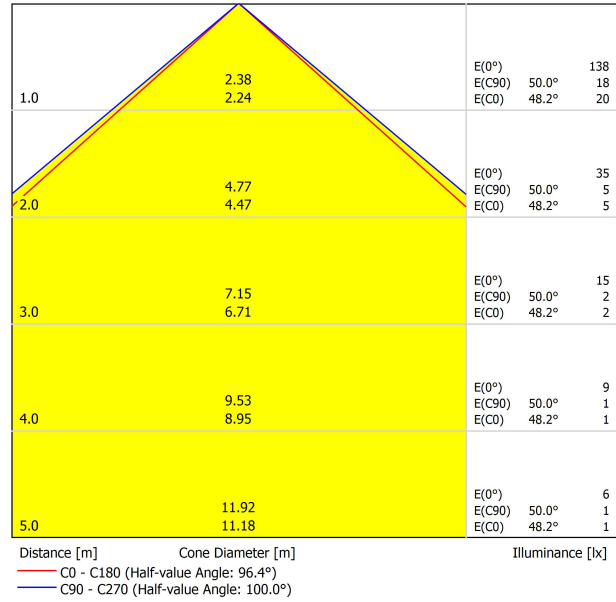

CONICAL DIAGRAM