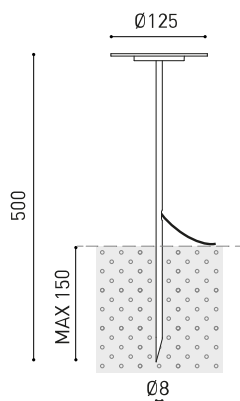

DIMENSIONS

ACCESSORIES

DRIVER OPTIONS

CONNECTOR IP67

Name	YORU SPIKE 24V 3000K 50CM OX
Reference	A47520010X
Color	Textured oxidon
Category	OUTDOOR

PRODUCT

Type	LED
Gross luminous flux	410 lm
Colour temperature	3000 K
Chromatic stability	MacAdam Step 2
Colour Rendering Index	CRI>90
Power	3 W
Efficacy	137 lm/W
LED lifespan	L80B10 >60.000h

LIGHT SOURCE

Lighting efficiency	84%
Light beam angle	100°

LIGHTING FIXTURE | PHOTOMETRIC DATA

Driver	Excluded
Dimming	Please Consult
Electrical insulation class	III

LIGHTING FIXTURE | ELECTRICAL DATA

Sealing	IP65
Outdoor Use	Yes
Weight	280 g
Packaged weight	557 g
Packaging dimensions	552 x 147 x 147 mm
Units per package	1
Materials	Stainless Steel (AISI 304) / Aluminium / Polycarbonate

POLAR DIAGRAM

CONICAL DIAGRAM

			P	V	D (A x B x C)
24V Power Supply	ON/OFF	0434-01-37	60W	24V	180 x 52 x 30mm
		0433-10-22	100W	24V	295 x 43 x 30mm

220 V~
240 V~

MUST BE PLACED ON REMOTE

			P	V	D (A x B x C)
24V Dimmer		0433-01-32	DALI/PUSH	24V	181 x 42 x 20mm
		0433-01-35	CASAMBI	24V	72,6 x 30 x 18mm
		0434-01-64	WIFI	24V	105 x 44 x 23mm

24V

MUST BE PLACED ON REMOTE

DROP VOLTAGE TABLE

POWER (W)	CABLE SECTION (mm ²)	CABLE LENGTH (m)			
		<25	<50	<75	<100
60	0,75	✓	✓	✗	✗
	1,5	✓	✓	✓	✓
100	0,75	✓	✗	✗	✗
	1,5	✓	✓	✓	✗

IP67 CONNECTOR

ARKOSLIGHT®

OPTIONAL ACCESSORY