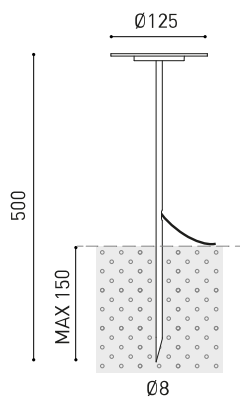

DIMENSIONS

ACCESSORIES

DRIVER OPTIONS

CONNECTOR IP67

Name	YORU SPIKE 24V 3000K 50CM WT
Reference	A4752001WT
Color	Textured white
RAL	9016
Category	OUTDOOR

PRODUCT

Type	LED
Gross luminous flux	410 lm
Colour temperature	3000 K
Chromatic stability	MacAdam Step 2
Colour Rendering Index	CRI > 90
Power	3 W
Efficacy	137 lm/W
LED lifespan	L80B10 > 60.000h

LIGHT SOURCE

Lighting efficiency	84%
Light beam angle	100°

LIGHTING FIXTURE | PHOTOMETRIC DATA

Driver	Excluded
Dimming	Please Consult
Electrical insulation class	⚡

LIGHTING FIXTURE | ELECTRICAL DATA

Sealing	IP65
Outdoor Use	Yes
Weight	280 g
Packaged weight	557 g
Packaging dimensions	552 x 147 x 147 mm
Units per package	1
Materials	Stainless Steel (AISI 304) / Aluminium / Polycarbonate

POLAR DIAGRAM

CONICAL DIAGRAM

			P	V	D (A x B x C)
24V Power Supply	ON/OFF	0434-01-37	60W	24V	180 x 52 x 30mm
		0433-10-22	100W	24V	295 x 43 x 30mm

220 V~
240

MUST BE PLACED ON REMOTE

			P	V	D (A x B x C)
24V Dimmer		0433-01-32	DALI/PUSH	24V	181 x 42 x 20mm
		0433-01-35	CASAMBI	24V	72,6 x 30 x 18mm
		0434-01-64	WIFI	24V	105 x 44 x 23mm

24V

MUST BE PLACED ON REMOTE

DROP VOLTAGE TABLE

POWER (W)	CABLE SECTION (mm ²)	CABLE LENGTH (m)			
		<25	<50	<75	<100
60	0,75	✓	✓	✗	✗
	1,5	✓	✓	✓	✓
100	0,75	✓	✗	✗	✗
	1,5	✓	✓	✓	✗

IP67 CONNECTOR

ARKOSLIGHT®

OPTIONAL ACCESSORY