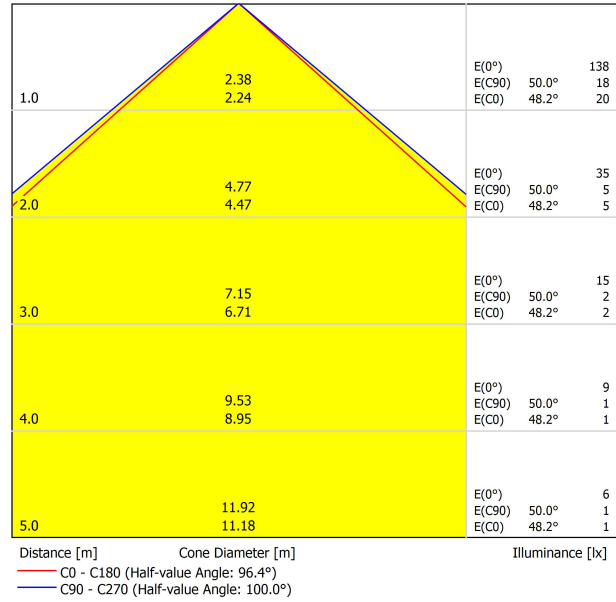

DIAGRAMA CÓNICO