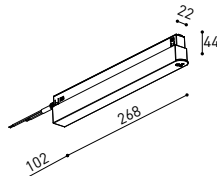

LED POWER SUPPLY

0434-01-69 **