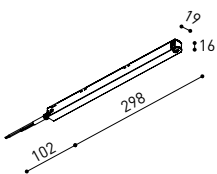

LED POWER SUPPLY

0434-01-61