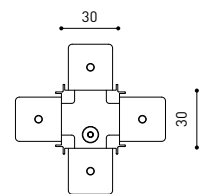

X-Joint

Electrical connection not included | Straight joiner included