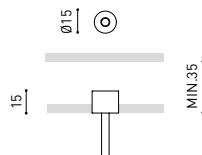

For power supply inside the track

WIRE TRIMLESS ACCESSORIES

FEED

MAINS TRIMLESS*
A023-00-01- | W | N | NO DIM

MAINS THICK TRIMLESS*
A023-00-02- | W | N | DIM

FASTENING

STEEL CABLE TRIMLESS*

A023-00-05- | W | N |