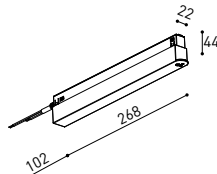

LED POWER SUPPLY

0434-01-69 **