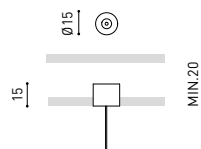

For power supply inside the track

WIRE TRIMLESS ACCESSORIES

FEED

MAINS TRIMLESS*
A023-00-01- | W | N | NO DIM

MAINS THICK TRIMLESS*
A023-00-02- | W | N | DIM

FASTENING

STEEL CABLE TRIMLESS*

A023-00-05- | W | N |