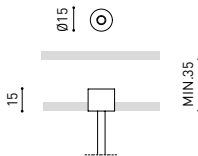

WIRE TRIMLESS ACCESSORIES

FEED
MAINS TRIMLESS*
A023-00-01- | W | N | NO DIM
MAINS THICK TRIMLESS*
A023-00-02- | W | N | DIM

REMOTE INCL Ø20