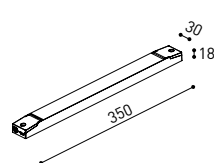

LED POWER SUPPLY
0434-01-62