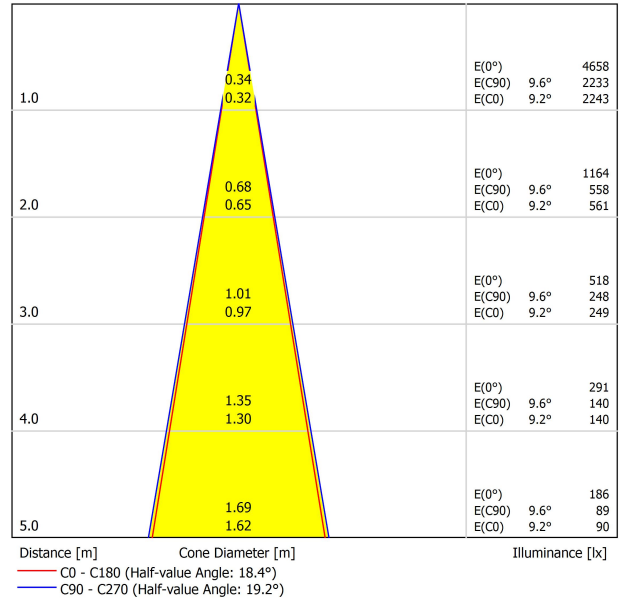

CONICAL DIAGRAM