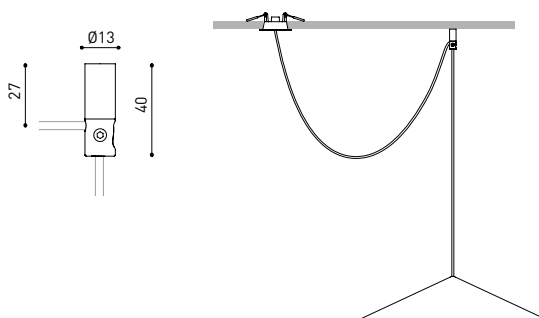

DIMENSIONAL DRAWING