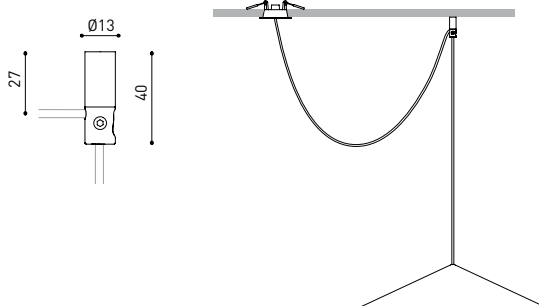

DIMENSIONAL DRAWING