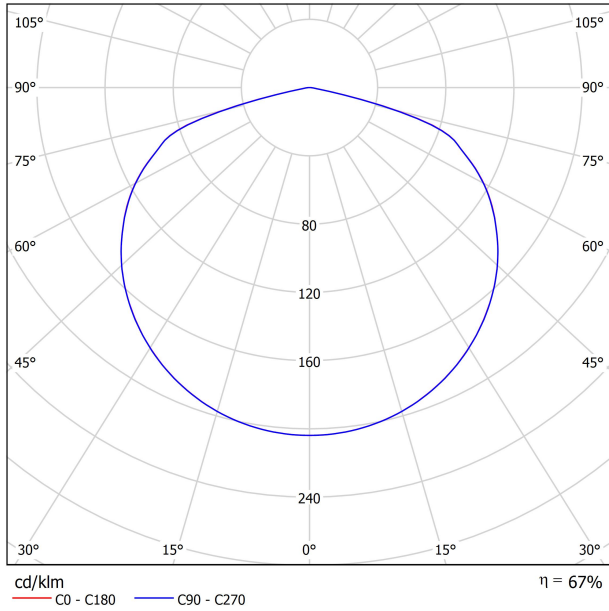

DIAGRAMMA DI ABBAGLIAMENTO POLARE

DIAGRAMMA CONICO

Distance [m]	Cone Diameter [m]	Illuminance [lx]
1.0	4.47	E(0°) 122
	4.49	E(C90) 65.9° 4
		E(C0) 66.0° 4
2.0	8.94	E(0°) 31
	8.98	E(C90) 65.9° 1
		E(C0) 66.0° 1
3.0	13.41	E(0°) 14
	13.48	E(C90) 65.9° 0
		E(C0) 66.0° 0
4.0	17.88	E(0°) 8
	17.97	E(C90) 65.9° 0
		E(C0) 66.0° 0
5.0	22.36	E(0°) 5
	22.46	E(C90) 65.9° 0
		E(C0) 66.0° 0

Distance [m] Cone Diameter [m] Illuminance [lx]

— C0 - C180 (Half-value Angle: 132.0°)

— C90 - C270 (Half-value Angle: 131.8°)

	PRODUCT
Model	Cord Accessory
Reference	0223-00-00 N
Colour	N ■ RAL9005
Category	Accessories