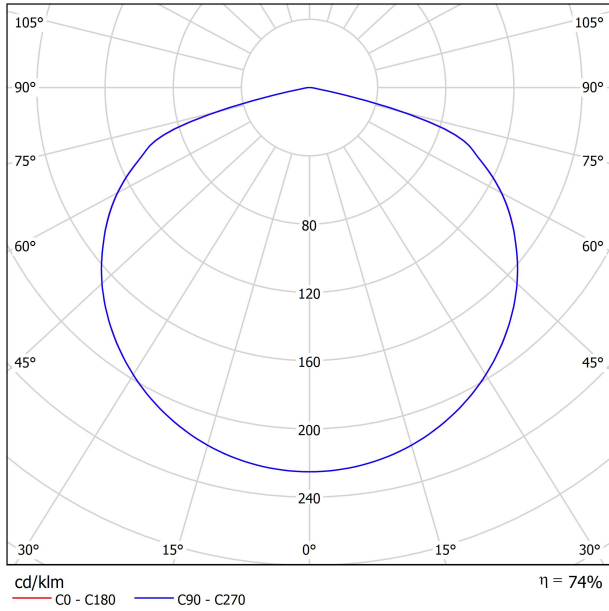

DIAGRAMMA DI ABBAGLIAMENTO POLARE

DIAGRAMMA CONICO

Distance [m]	Cone Diameter [m]	Illuminance [lx]
1.0	4.47	E(0°) 135
	4.49	E(C90) 65.9° 5
		E(C0) 66.0° 5
2.0	8.94	E(0°) 34
	8.98	E(C90) 65.9° 1
		E(C0) 66.0° 1
3.0	13.41	E(0°) 15
	13.48	E(C90) 65.9° 1
		E(C0) 66.0° 1
4.0	17.88	E(0°) 8
	17.97	E(C90) 65.9° 0
		E(C0) 66.0° 0
5.0	22.36	E(0°) 5
	22.46	E(C90) 65.9° 0
		E(C0) 66.0° 0

Distance [m] Cone Diameter [m] Illuminance [lx]

— C0 - C180 (Half-value Angle: 132.0°)

— C90 - C270 (Half-value Angle: 131.8°)

	PRODUCT
Model	Cord Accessory
Reference	0223-00-00 N
Colour	N ■ RAL9005
Category	Accessories