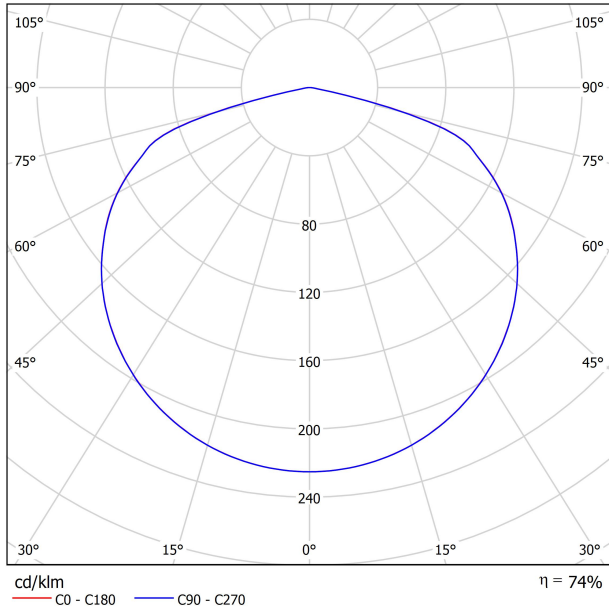

DIAGRAMME POLAIRE

DIAGRAMME CONIQUE

Distance [m]	Cone Diameter [m]	Illuminance [lx]
1.0	4.47	E(0°) 135
	4.49	E(C90) 65.9° 5
		E(C0) 66.0° 5
2.0	8.94	E(0°) 34
	8.98	E(C90) 65.9° 1
		E(C0) 66.0° 1
3.0	13.41	E(0°) 15
	13.48	E(C90) 65.9° 1
		E(C0) 66.0° 1
4.0	17.88	E(0°) 8
	17.97	E(C90) 65.9° 0
		E(C0) 66.0° 0
5.0	22.36	E(0°) 5
	22.46	E(C90) 65.9° 0
		E(C0) 66.0° 0

Distance [m] Cone Diameter [m] Illuminance [lx]

— C0 - C180 (Half-value Angle: 132.0°)

— C90 - C270 (Half-value Angle: 131.8°)

PRODUCT	
Model	Cord Accessory
Reference	0223-00-00 N
Colour	N ■ RAL9005
Category	Accessories