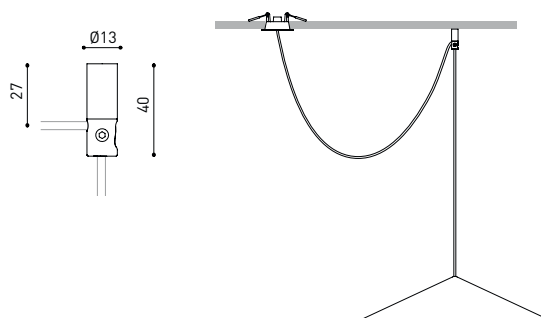

DIMENSIONAL DRAWING