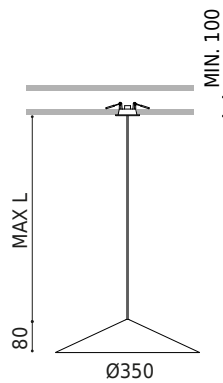

### DIMENSIONS

### OTHER DATA

Sealing	IP20
Wireless control	Please Consult
Recess measurements	Ø50 mm
Cord length	Max. 5 m
Fast adjustment tensioner	No
Weight	875 g
Packaged weight	1321 g
Packaging dimensions	622 x 584 x 135 mm
Units per package	1
Materials	Aluminium / Polycarbonate

POLAR DIAGRAM

CONICAL DIAGRAM

Distance [m]	Cone Diameter [m]	Illuminance [lx]
1.0	4.47	E(0°) 152
	4.49	E(C90) 65.9° 5
		E(C0) 66.0° 5
2.0	8.94	E(0°) 38
	8.98	E(C90) 65.9° 1
		E(C0) 66.0° 1
3.0	13.41	E(0°) 17
	13.48	E(C90) 65.9° 1
		E(C0) 66.0° 1
4.0	17.88	E(0°) 9
	17.97	E(C90) 65.9° 0
		E(C0) 66.0° 0
5.0	22.36	E(0°) 6
	22.46	E(C90) 65.9° 0
		E(C0) 66.0° 0