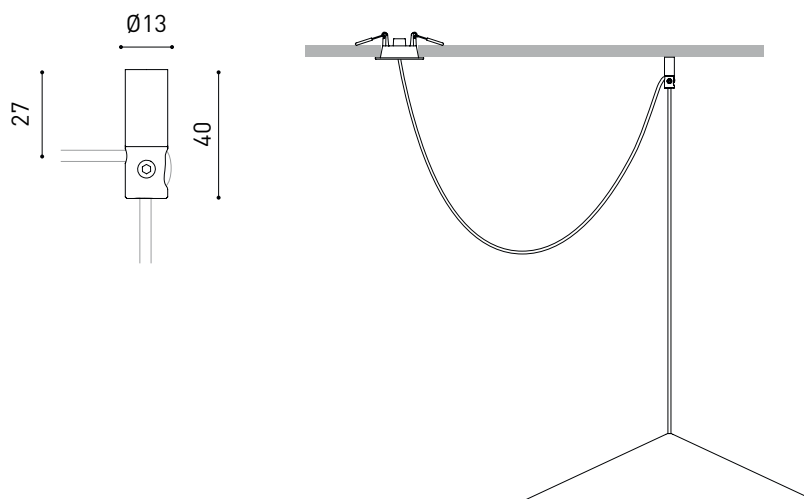

Dimensional drawing