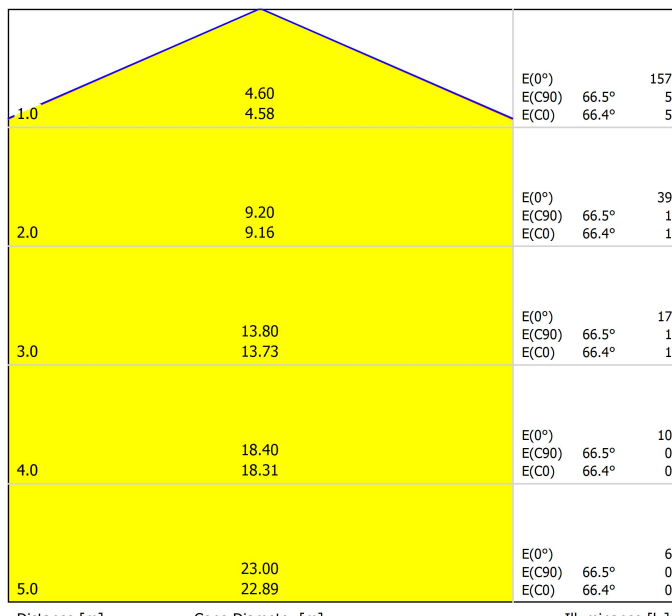

Diagrama polar

cd/klm  
 — C0 - C180 — C90 - C270

η = 71%

Diagrama cónico

Distance [m] Cone Diameter [m] Illuminance [lx]  
 — C0 - C180 (Half-value Angle: 132.8°)  
 — C90 - C270 (Half-value Angle: 133.0°)