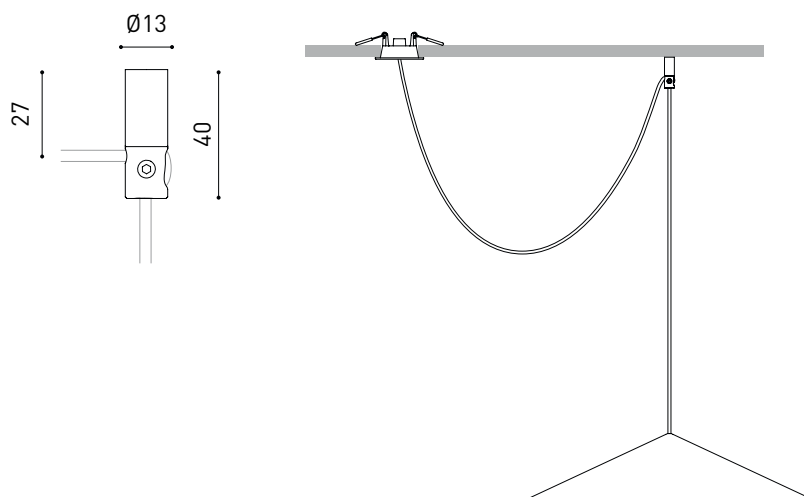

Diagrama polar

cd/klm  
 — C0 - C180 — C90 - C270

η = 71%

Diagrama cónico

Distance [m] Cone Diameter [m] Illuminance [lx]  
 — C0 - C180 (Half-value Angle: 132.8°)  
 — C90 - C270 (Half-value Angle: 133.0°)

### Dimensional drawing

INSTALLATION GUIDE

[https://youtu.be/sa\\_xAgj4ji4](https://youtu.be/sa_xAgj4ji4)