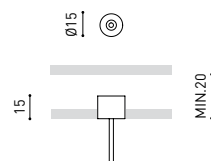

DIMENSIONAL DRAWING

Wire Trimless Accessory is a collection of accessories for fitting tensioners and cables to Arkoslight luminaires suspended directly from the ceiling with any visible ceiling rose or fixings. This achieves a minimalist application with a visually tidy finish.

With Wire Trimless Accessory the items adjacent to the ceiling of the standard product (ceiling roses, fixings, driver boxes, etc.) are concealed by a simple recessed application.

Wire Trimless Accessory reduces the visual impact of the installation leading to extremely minimalist aesthetics. The wires come out of the ceiling material as a part of the structure. This detail creates a much purer, more essential layout, particular when several luminaires are fitted in an arrangement.