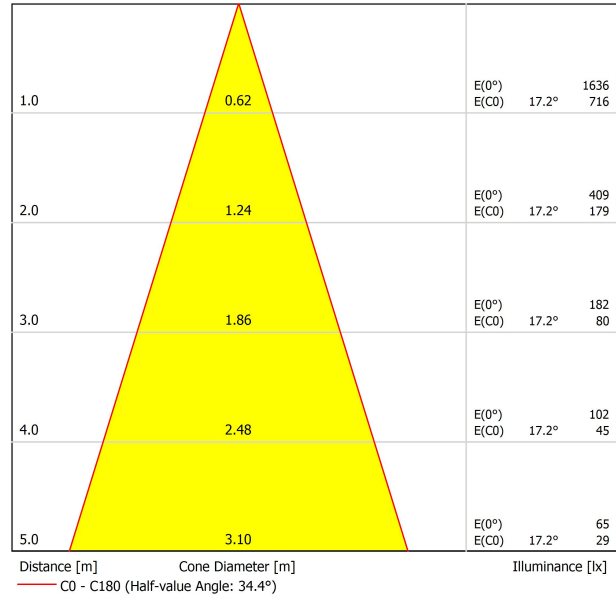

CONICAL DIAGRAM