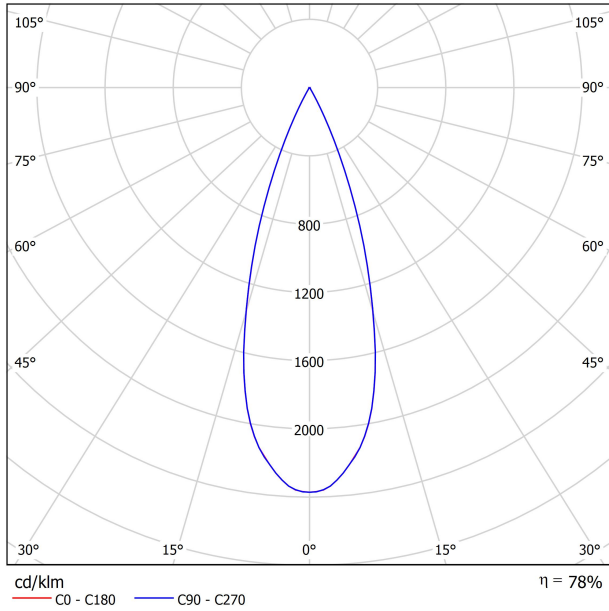

POLAR DIAGRAM