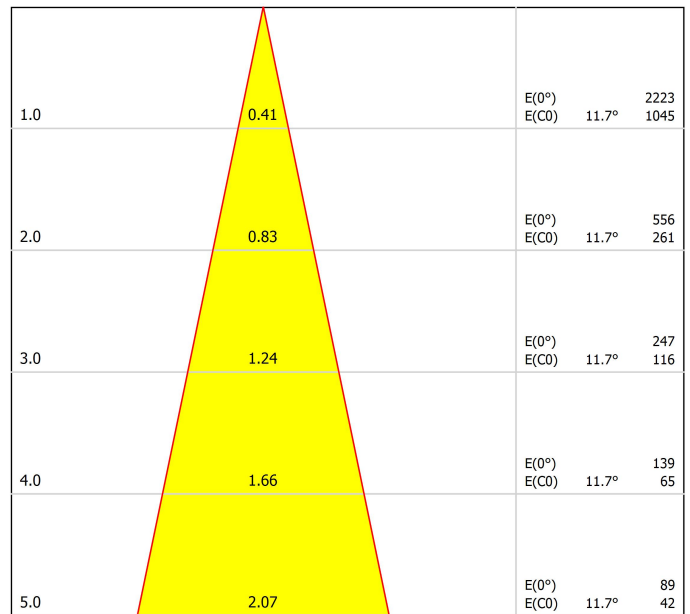

### OTHER DATA

Pipe is created from the harmony of fine lines and geometric shapes. With a more compact body and the incorporation of 'The Invisible Black' effect, which contemplates its composition by playing with units by arrangement and height.

Polar diagram

cd/klm  
 — C0 - C180 — C90 - C270

$\eta = 86\%$

Conical diagram

Distance [m] Cone Diameter [m]

— C0 - C180 (Half-value Angle: 23.4°)

Illuminance [lx]

PRODUCT	
Model	Cord Accessory
Reference	0223-00-00   W   N
Colour	W <input type="checkbox"/> RAL 9016   N <input type="checkbox"/> RAL9005
Category	Accessories