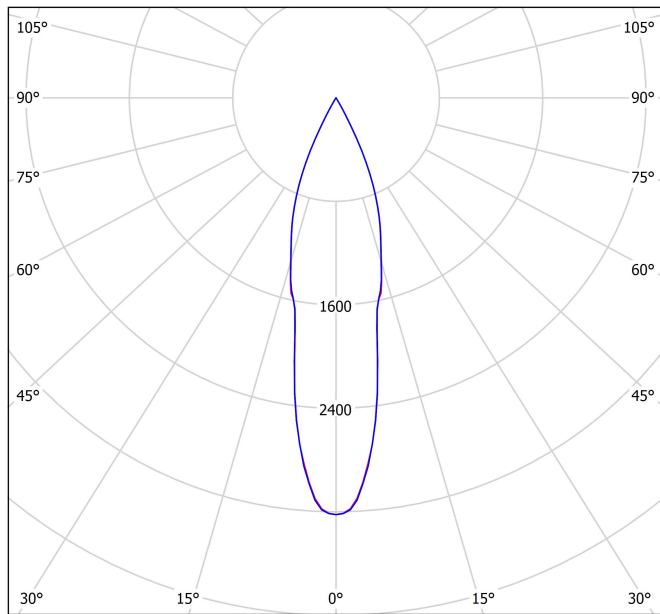

## Dimensions

### LIGHT SOURCE

### LIGHTING FIXTURE | PHOTOMETRIC DATA

Polar diagram

cd/klm  
 — C0 - C180 — C90 - C270

$\eta = 86\%$

Conical diagram

Distance [m] Cone Diameter [m]

— C0 - C180 (Half-value Angle: 23.4°)

Illuminance [lx]

PRODUCT	
Model	Cord Accessory
Reference	0223-00-00   W   N
Colour	W <input type="checkbox"/> RAL 9016   N <input type="checkbox"/> RAL9005
Category	Accessories