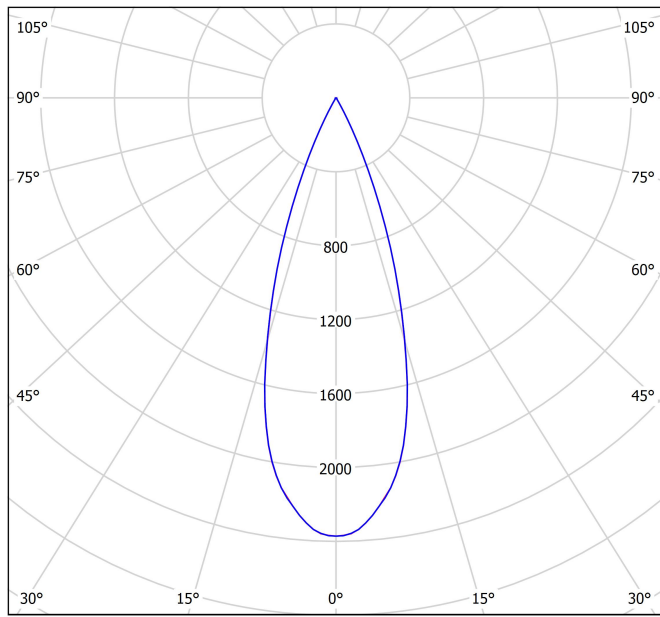

Polar diagram

cd/klm
 — C0 - C180 — C90 - C270

$\eta = 78\%$

Conical diagram

Distance [m] Cone Diameter [m]

Illuminance [lx]

— C0 - C180 (Half-value Angle: 34.4°)

PRODUCT	
Model	Cord Accessory
Reference	0223-00-00 W N
Colour	W <input type="checkbox"/> RAL 9016 N <input type="checkbox"/> RAL9005
Category	Accessories