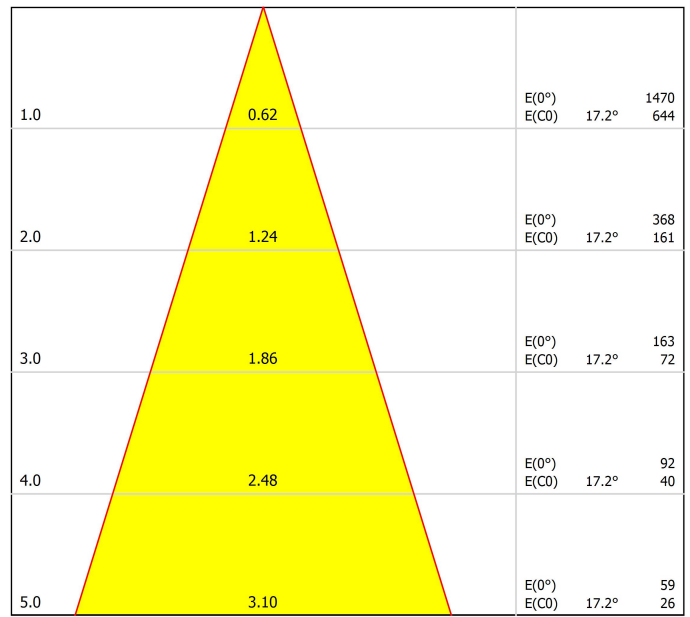

Polar diagram

cd/klm
 — C0 - C180 — C90 - C270

$\eta = 78\%$

Conical diagram

Distance [m] Cone Diameter [m]

Illuminance [lx]

— C0 - C180 (Half-value Angle: 34.4°)

PRODUCT	
Model	Cord Accessory
Reference	0223-00-00 W N
Colour	W <input type="checkbox"/> RAL 9016 N <input type="checkbox"/> RAL9005
Category	Accessories