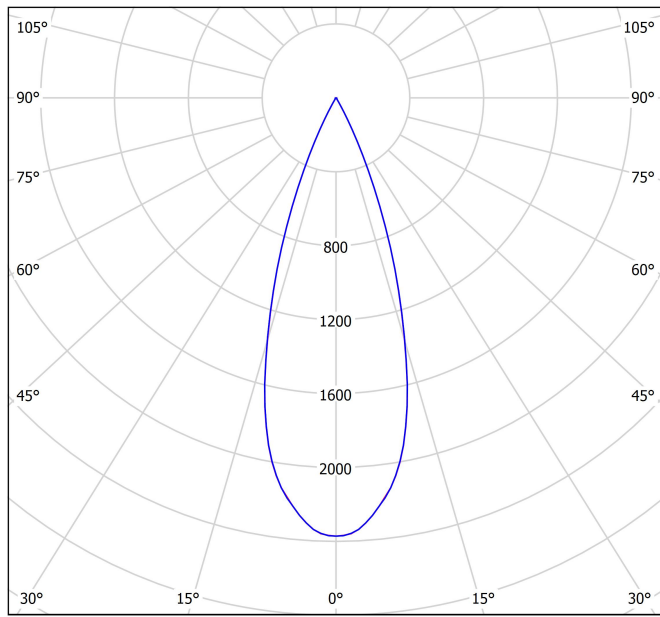

Dimensions

Accessories

CORD ACCESSORY

Name	PIPE BASE 2M FLOOD DIM DALI 2700K WT
Reference	A4880210WT
Colour	Textured white
Base Finishing	Textured white
RAL	9016
Category	SUSPENSION
Type	LED
Gross luminous flux	620 lm
Colour temperature	2700 K
Chromatic stability	MacAdam Step 2
Colour Rendering Index	CRI>90
Power	6 W
Current	500 mA
Efficacy	103 lm/W
LED lifespan	L80B10 >60.000h
Energy efficiency class	F
Lighting efficiency	78%
Light beam angle	34°
Driver	Included
Power values of the system	7,89 W
Frequency	50/60 Hz
Dimming	DALI - Other DIM, please consult
Electrical insulation class	<input type="checkbox"/>
Sealing	IP20
Wireless control	Please Consult
Cord length	Max. 2 m
Fast adjustment tensioner	No
Weight	695 g
Packaged weight	830 g
Packaging dimensions	319 x 148 x 77 mm
Units per package	1
Materials	Aluminium / Acrylonitrile Butadiene Styrene / Polycarbonate
OTHER DATA	
Sealing	IP20
Wireless control	Please Consult
Cord length	Max. 2 m
Fast adjustment tensioner	No
Weight	695 g
Packaged weight	830 g
Packaging dimensions	319 x 148 x 77 mm
Units per package	1
Materials	Aluminium / Acrylonitrile Butadiene Styrene / Polycarbonate

Polar diagram

cd/klm
 — C0 - C180 — C90 - C270

$\eta = 78\%$

Conical diagram

Distance [m] Cone Diameter [m]

Illuminance [lx]

— C0 - C180 (Half-value Angle: 34.4°)

PRODUCT	
Model	Cord Accessory
Reference	0223-00-00 W N
Colour	W <input type="checkbox"/> RAL 9016 N <input type="checkbox"/> RAL9005
Category	Accessories