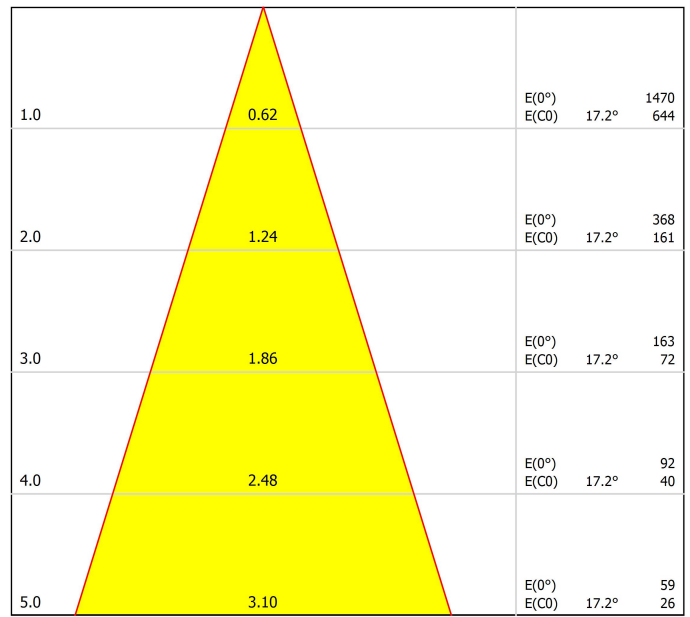

Dimensions

Accessories

CORD ACCESSORY

Name	PIPE BASE 2M FLOOD DIM DALI 2700K WT
Reference	A4880210WT
Colour	Textured white
Base Finishing	Textured white
RAL	9016
Category	SUSPENSION
Type	LED
Gross luminous flux	620 lm
Colour temperature	2700 K
Chromatic stability	MacAdam Step 2
Colour Rendering Index	CRI>90
Power	6 W
Current	500 mA
Efficacy	103 lm/W
LED lifespan	L80B10 >60.000h
Energy efficiency class	F
Lighting efficiency	78%
Light beam angle	34°
Driver	Included
Power values of the system	7,89 W
Frequency	50/60 Hz
Dimming	DALI - Other DIM, please consult
Electrical insulation class	<input type="checkbox"/>
Sealing	IP20
Wireless control	Please Consult
Cord length	Max. 2 m
Fast adjustment tensioner	No
Weight	695 g
Packaged weight	830 g
Packaging dimensions	319 x 148 x 77 mm
Units per package	1
Materials	Aluminium / Acrylonitrile Butadiene Styrene / Polycarbonate
OTHER DATA	
Sealing	IP20
Wireless control	Please Consult
Cord length	Max. 2 m
Fast adjustment tensioner	No
Weight	695 g
Packaged weight	830 g
Packaging dimensions	319 x 148 x 77 mm
Units per package	1
Materials	Aluminium / Acrylonitrile Butadiene Styrene / Polycarbonate

Polar diagram

cd/klm
 — C0 - C180 — C90 - C270

$\eta = 78\%$

Conical diagram

Distance [m] Cone Diameter [m]

Illuminance [lx]

— C0 - C180 (Half-value Angle: 34.4°)

PRODUCT	
Model	Cord Accessory
Reference	0223-00-00 W N
Colour	W <input type="checkbox"/> RAL 9016 N <input type="checkbox"/> RAL9005
Category	Accessories