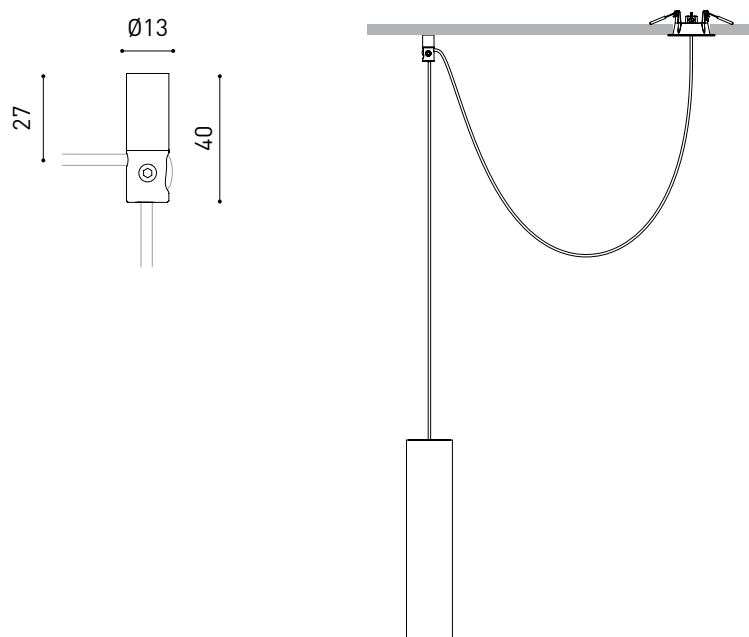

Dimensional drawing