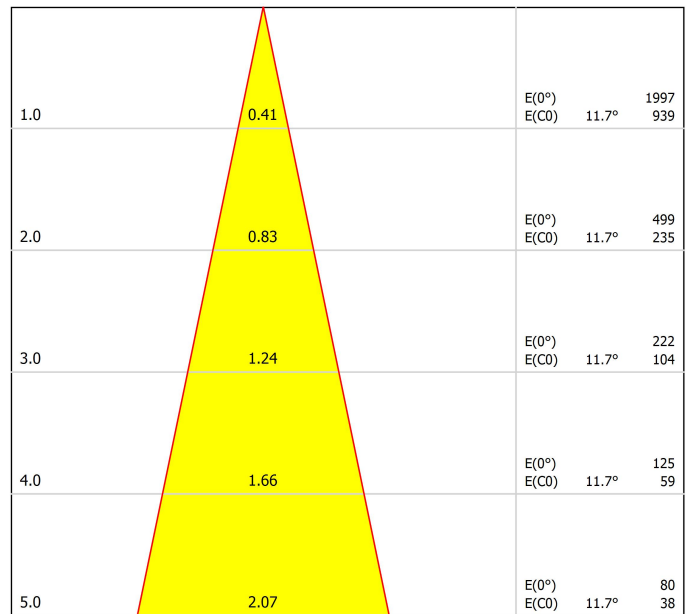

LIGHTING FIXTURE | ELECTRICAL DATA

Sealing	IP20
Wireless control	Please Consult
Cord length	Max. 5 m
Fast adjustment tensioner	No
Weight	695 g
Packaged weight	830 g
Packaging dimensions	319 x 148 x 77 mm
Units per package	1
Materials	Aluminium / Acrylonitrile Butadiene Styrene / Polycarbonate

OTHER DATA

Pipe is created from the harmony of fine lines and geometric shapes. With a more compact body and the incorporation of 'The Invisible Black' effect, which contemplates its composition by playing with units by arrangement and height.

Polar diagram

cd/klm
 — C0 - C180 — C90 - C270

$\eta = 86\%$

Conical diagram

Distance [m]	Cone Diameter [m]	E(0°)	E(C0)	11.7°	Illuminance [lx]
1.0	0.41	1997	939		
2.0	0.83	499	235		
3.0	1.24	222	104		
4.0	1.66	125	59		
5.0	2.07	80	38		