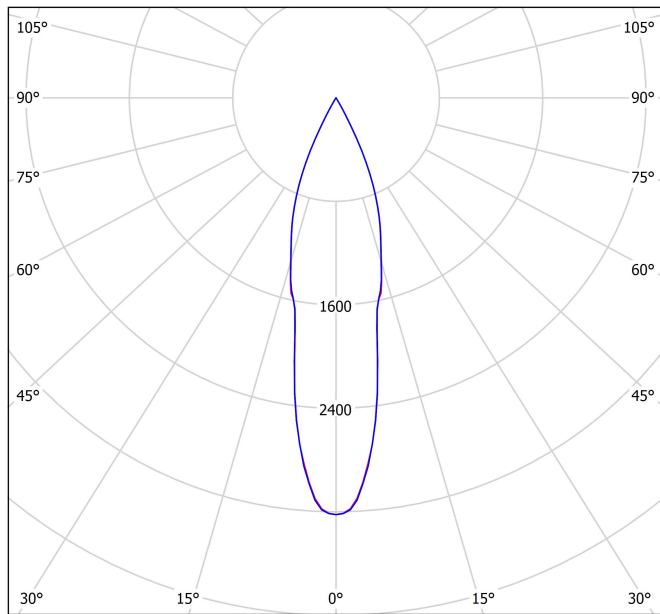

LIGHT SOURCE

Lighting efficiency	86%
Light beam angle	23°

LIGHTING FIXTURE | PHOTOMETRIC DATA

Driver	Included
Power values of the system	7,89 W
Frequency	50/60 Hz
Dimming	DALI - Other DIM, please consult
Electrical insulation class	<input type="checkbox"/>

LIGHTING FIXTURE | ELECTRICAL DATA

Sealing	IP20
Wireless control	Please Consult
Cord length	Max. 5 m
Fast adjustment tensioner	No
Weight	695 g
Packaged weight	830 g
Packaging dimensions	319 x 148 x 77 mm
Units per package	1
Materials	Aluminium / Acrylonitrile Butadiene Styrene / Polycarbonate

OTHER DATA

Pipe is created from the harmony of fine lines and geometric shapes. With a more compact body and the incorporation of 'The Invisible Black' effect, which contemplates its composition by playing with units by arrangement and height.

Polar diagram

cd/klm
 — C0 - C180 — C90 - C270

$\eta = 86\%$

Conical diagram

Distance [m]	Cone Diameter [m]	E(0°)	E(C0)	11.7°	Illuminance [lx]
1.0	0.41	1997	939		
2.0	0.83	499	235		
3.0	1.24	222	104		
4.0	1.66	125	59		
5.0	2.07	80	38		