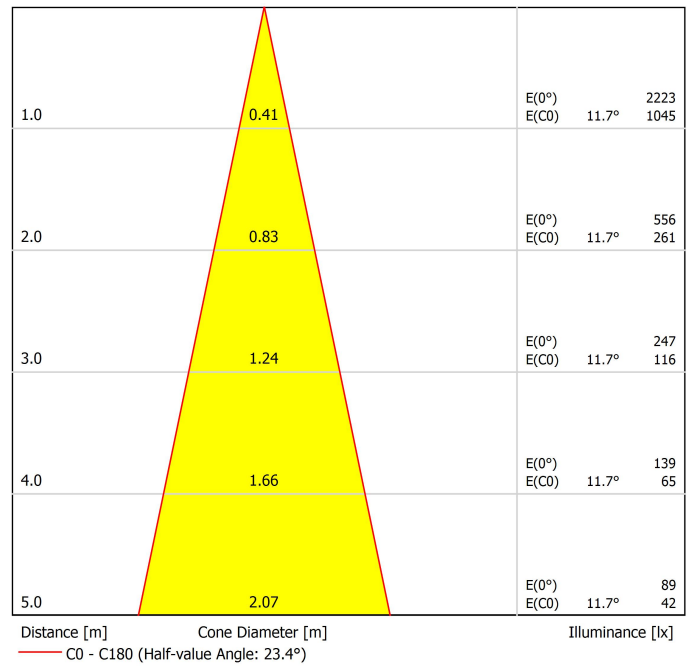

Conical diagram