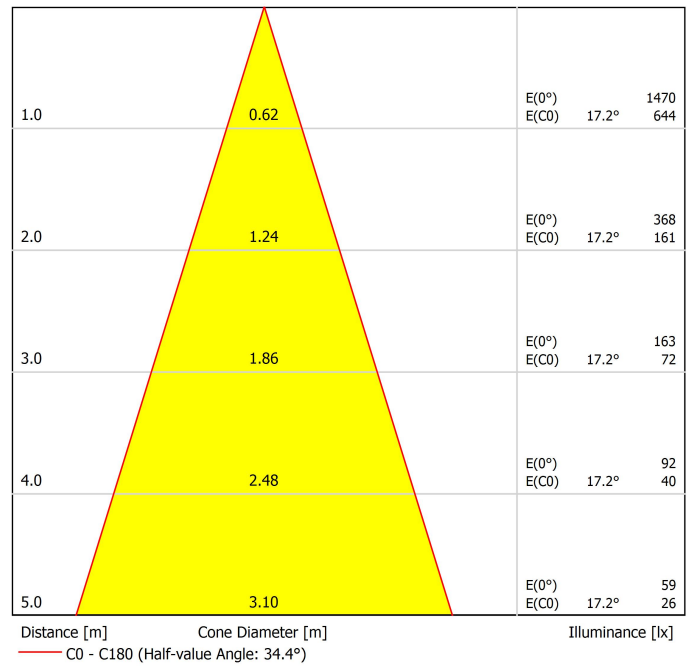

Conical diagram