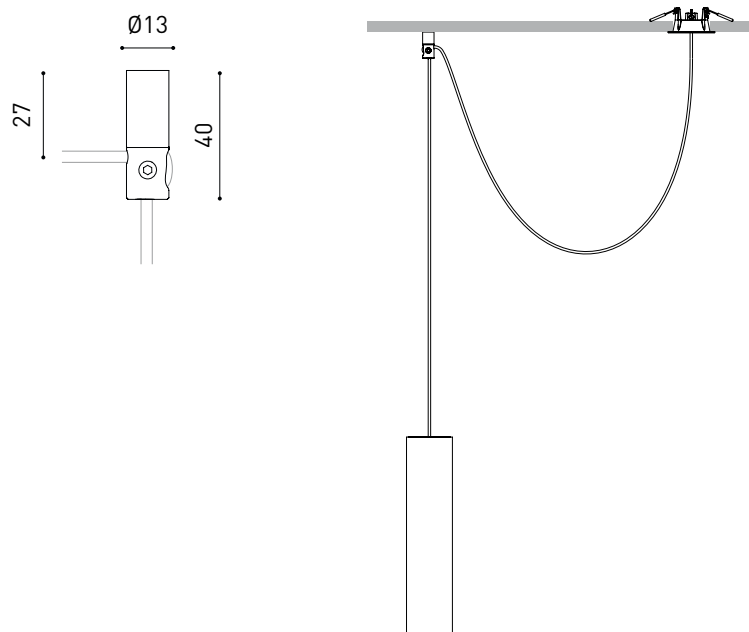

Dimensional drawing