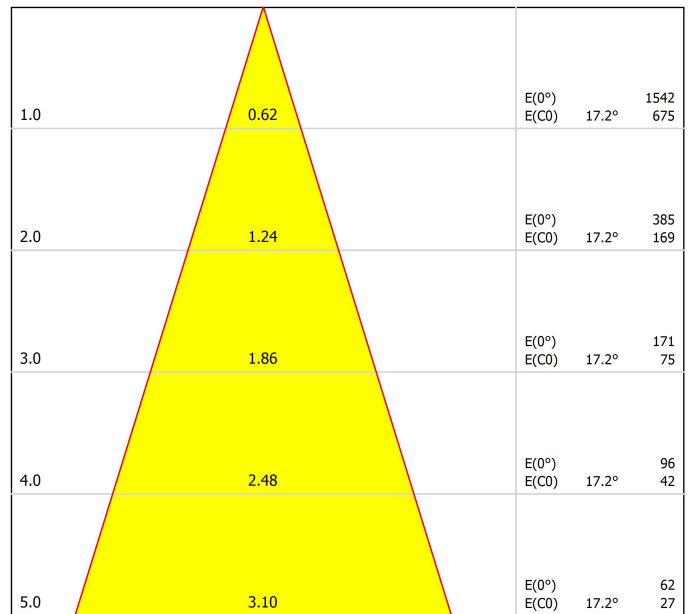

Polar diagram

cd/klm
 — C0 - C180 — C90 - C270

$\eta = 78\%$

Conical diagram

Distance [m] Cone Diameter [m]

Illuminance [lx]

— C0 - C180 (Half-value Angle: 34.4°)

PRODUCT	
Model	Cord Accessory
Reference	0223-00-00 W N
Colour	W <input type="checkbox"/> RAL 9016 N <input type="checkbox"/> RAL9005
Category	Accessories