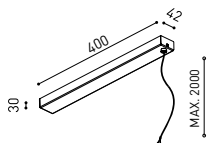

SUSPENSION & SUSPENSION SHORT 48V

Wired Power Supply Case 48V
A338-00-25- | NT | WT | 150 W NO DIM

A338-00-26- | NT | WT | 150 W DIM

220 V ~ 240 V ~ INCL

Suspension Kit 48V (2 units)
A338-00-15- | NT | WT |