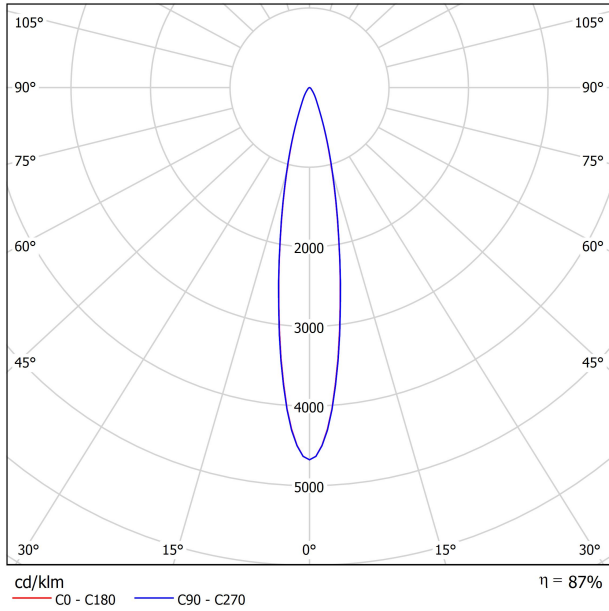

DIAGRAMMA DI ABBAGLIAMENTO POLARE

DIAGRAMMA CONICO

	P	V	D (A x B x C)
CONSTANT VOLTAGE LED POWER SUPPLY	0434-01-62	150W	48V
			350 x 30 x 18mm
220 V~ 240			IP20 TO BE INSTALLED ON REMOTE

DROP VOLTAGE TABLE