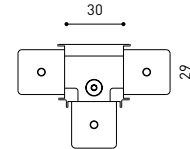

TRACK 48V TRIMLESS

TRACK 48V TRIMLESS 1m	A338-01-00- | N | WT |
TRACK 48V TRIMLESS 2m	A338-02-00- | N | WT |
TRACK 48V TRIMLESS 3m	A338-03-00- | N | WT |
TRACK 48V TRIMLESS Corner 90° One Plane	A338-06-00- | N | WT |
TRACK 48V TRIMLESS Corner 90° Two Planes	A338-07-00- | N | WT |

PLASTERBOARD CEILING, MANDATORY THICKNESS 12,5mm.
RECOMMENDED FOR INSTALLATIONS WHERE THE PROFILE CAN BE
INSTALLED BEFORE THE FALSE PLASTERBOARD CEILING.

TRIMLESS INSTALLATION GUIDE
<https://youtu.be/tgGsQdaYe-w>

TRACK 48V SURFACE

TRACK 48V SURFACE 1m	A338-11-00- | NT | WT |
TRACK 48V SURFACE 2m	A338-12-00- | NT | WT |
TRACK 48V SURFACE 3m	A338-13-00- | NT | WT |
TRACK 48V SURFACE Corner 90° One Plane	A338-14-00- | NT | WT |
TRACK 48V SURFACE T-Joint	A338-15-00- | NT |
TRACK 48V SURFACE X-Joint	A338-16-00- | NT |

TRACK 48V SURFACE SHORT

TRACK 48V SURFACE SHORT 1m	A338-21-00- | NT | WT |
TRACK 48V SURFACE SHORT 2m	A338-22-00- | NT | WT |
TRACK 48V SURFACE SHORT 3m	A338-23-00- | NT | WT |
TRACK 48V SURFACE SHORT Corner 90° One Plane	A338-24-00- | NT | WT |
TRACK 48V SURFACE SHORT T-Joint	A338-25-00- | NT |
TRACK 48V SURFACE SHORT X-Joint	A338-26-00- | NT |

COLOUR | N ■ RAL 9005 | NT ■ RAL 9005 | WT □ RAL 9016 |

TRACK 48V TRIMLESS Corner 90° One Plane

*Electrical connection not included

TRACK 48V TRIMLESS Corner 90° Two Planes

*Electrical connection not included

TRACK 48V SURFACE Corner 90° One Plane

T-Joint

X-Joint

Electrical connection not included | Straight joiner included

TRACK 48V SURFACE SHORT Corner 90° One Plane

T-Joint

X-Joint

Electrical connection not included | Straight joiner included