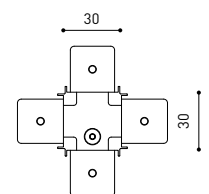

X-Joint

Electrical connection not included | Straight joiner included