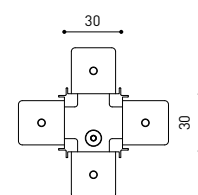

TRACK 48V SURFACE Corner 90° One Plane

T-Joint

X-Joint

Electrical connection not included | Straight joiner included

TRACK 48V SURFACE SHORT Corner 90° One Plane

T-Joint

X-Joint

Electrical connection not included | Straight joiner included

CONSTANT VOLTAGE
LED POWER SUPPLY

	P	V	D (A x B x C)
0434-01-61* N W	100W	48V	298 x 19 x 16mm
0434-01-69* N W	250W	48V	268 x 22 x 44mm
0434-01-62	150W	48V	350 x 30 x 18mm
0434-01-80	250W	48V	400 x 40 x 22mm