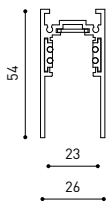

TRACK 48V TRIMLESS

TRACK 48V TRIMLESS 1m	A338-01-00- N WT
TRACK 48V TRIMLESS 2m	A338-02-00- N WT
TRACK 48V TRIMLESS 3m	A338-03-00- N WT
TRACK 48V TRIMLESS Corner 90° One Plane	A338-06-00- N WT
TRACK 48V TRIMLESS Corner 90° Two Planes	A338-07-00- N WT

PLASTERBOARD CEILING, MANDATORY THICKNESS 12,5mm.
RECOMMENDED FOR INSTALLATIONS WHERE THE PROFILE CAN BE
INSTALLED BEFORE THE FALSE PLASTERBOARD CEILING.

TRIMLESS INSTALLATION GUIDE

<https://youtu.be/tgGsQdaYe-w>