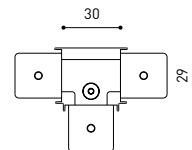

TRACK 48V SURFACE Corner 90° One Plane

T-Joint

X-Joint

Electrical connection not included | Straight joiner included

TRACK 48V SURFACE SHORT Corner 90° One Plane

T-Joint

X-Joint

Electrical connection not included | Straight joiner included