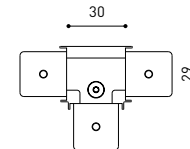

TRACK 48V TRIMLESS

TRACK 48V TRIMLESS 1m	A338-01-00- | N | WT |
TRACK 48V TRIMLESS 2m	A338-02-00- | N | WT |
TRACK 48V TRIMLESS 3m	A338-03-00- | N | WT |
TRACK 48V TRIMLESS Corner 90° One Plane	A338-06-00- | N | WT |
TRACK 48V TRIMLESS Corner 90° Two Planes	A338-07-00- | N | WT |

PLASTERBOARD CEILING, MANDATORY THICKNESS 12,5mm.
RECOMMENDED FOR INSTALLATIONS WHERE THE PROFILE CAN BE
INSTALLED BEFORE THE FALSE PLASTERBOARD CEILING.

TRIMLESS INSTALLATION GUIDE
<https://youtu.be/tgGsQdaYe-w>

TRACK 48V SURFACE

TRACK 48V SURFACE 1m	A338-11-00- | NT | WT |
TRACK 48V SURFACE 2m	A338-12-00- | NT | WT |
TRACK 48V SURFACE 3m	A338-13-00- | NT | WT |
TRACK 48V SURFACE Corner 90° One Plane	A338-14-00- | NT | WT |
TRACK 48V SURFACE T-Joint	A338-15-00- | NT |
TRACK 48V SURFACE X-Joint	A338-16-00- | NT |

TRACK 48V SURFACE SHORT

TRACK 48V SURFACE SHORT 1m	A338-21-00- | NT | WT |
TRACK 48V SURFACE SHORT 2m	A338-22-00- | NT | WT |
TRACK 48V SURFACE SHORT 3m	A338-23-00- | NT | WT |
TRACK 48V SURFACE SHORT Corner 90° One Plane	A338-24-00- | NT | WT |
TRACK 48V SURFACE SHORT T-Joint	A338-25-00- | NT |
TRACK 48V SURFACE SHORT X-Joint	A338-26-00- | NT |

COLOUR | N ■ RAL 9005 | NT ■ RAL 9005 | WT □ RAL 9016 |

TRACK 48V TRIMLESS Corner 90° One Plane

*Electrical connection not included

TRACK 48V TRIMLESS Corner 90° Two Planes

*Electrical connection not included

TRACK 48V SURFACE Corner 90° One Plane

T-Joint

X-Joint

Electrical connection not included | Straight joiner included

TRACK 48V SURFACE SHORT Corner 90° One Plane

T-Joint

X-Joint

Electrical connection not included | Straight joiner included