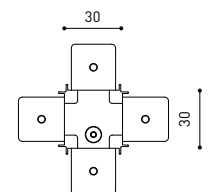

X-Joint

Electrical connection not included | Straight joiner included