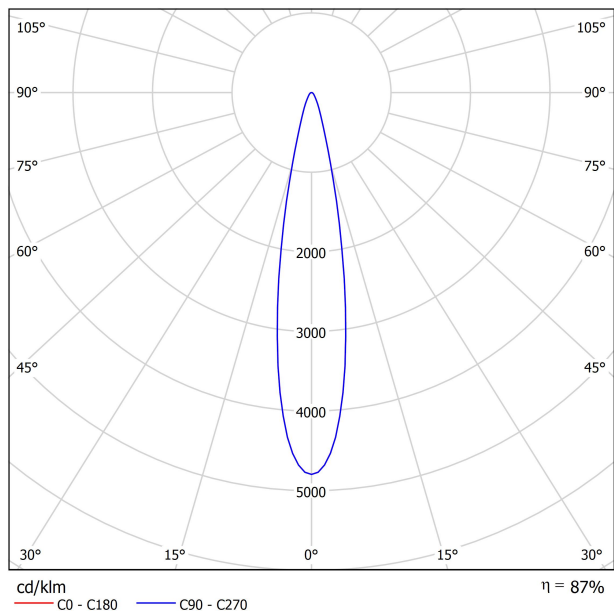

DIAGRAMA POLAR

DIAGRAMA CÓNICO

Vivid Model Colour Temperature	2700K	3000K	3500K	4000K	Light Pink
📖 Reading			•	•	
🥬 Fruits & Vegetables		•	•		
🍞 Bakery	•				
👤 Retail		•	•		
💄 Cosmetics			•	•	
🥩 Meat					•
🐟 Fish				•	
🐠 Seafood				•	•