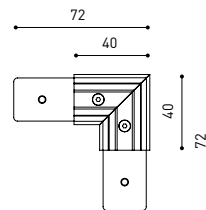

TRACK 48V SURFACE Corner 90° One Plane