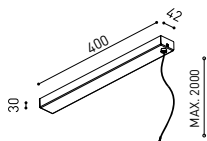

Wired Power Supply Case 48V
A338-00-25- | NT | WT | 150 W NO DIM
A338-00-26- | NT | WT | 150 W DIM

220 V ~ 240 V ~ INCL

Suspension Kit 48V (2 units)
A338-00-15- | NT | WT |