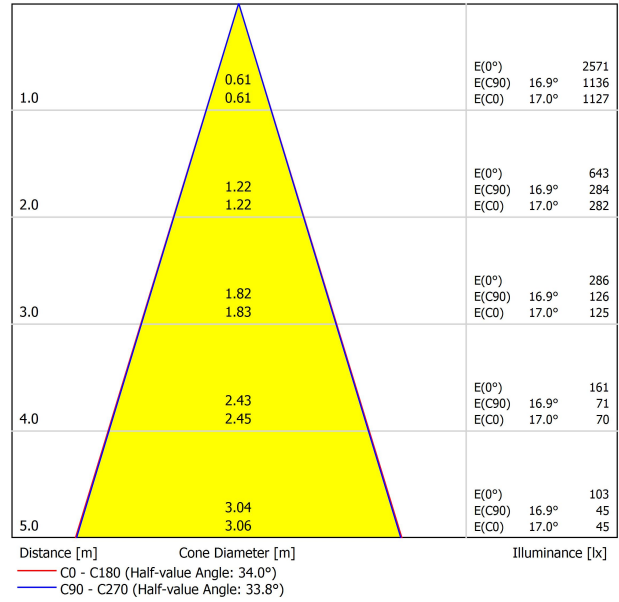

### LIGHTING FIXTURE | PHOTOMETRIC DATA

Lighting efficiency	89%
Light beam angle	34°

### OTHER DATA

Sealing	IP20
Wireless control	Please Consult
Swivel angle	90°
Rotation angle	360°
Track type	Track 48V
Weight	154 g
Packaged weight	235 g
Packaging dimensions	210 x 164 x 57 mm
Units per package	1
Materials	Aluminium / Acrylonitrile Butadiene Styrene / Polycarbonate

POLAR DIAGRAM

CONICAL DIAGRAM

Vivid Model Colour Temperature	2700K	3000K	3500K	4000K	Light Pink
📖 Reading			•	•	
🥬 Fruits & Vegetables		•	•		
🍞 Bakery	•				
👤 Retail		•	•		
💄 Cosmetics			•	•	
🥩 Meat					•
🐟 Fish				•	
🐠 Seafood				•	•