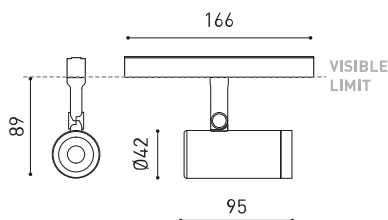

### DIMENSIONS

### OTHER DATA

Sealing	IP20
Wireless control	Please Consult
Swivel angle	90°
Rotation angle	360°
Track type	Track 48V
Weight	154 g
Packaged weight	235 g
Packaging dimensions	210 x 164 x 57 mm
Units per package	1
Materials	Aluminium / Acrylonitrile Butadiene Styrene / Polycarbonate