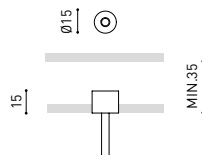

WIRE TRIMLESS ACCESSORIES

FEED
MAINS TRIMLESS*
A023-00-01- | W | N | NO DIM

MAINS THICK TRIMLESS*
A023-00-02- | W | N | DIM