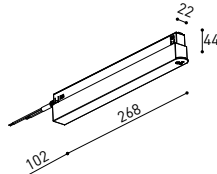

LED POWER SUPPLY

0434-01-69 **