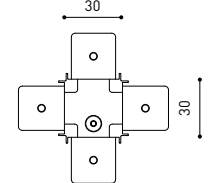

X-Joint

Electrical connection not included | Straight joiner included