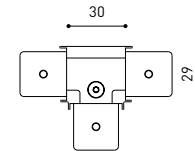

TRACK 48V TRIMLESS

TRACK 48V TRIMLESS 1m	A338-01-00- | N | WT |
TRACK 48V TRIMLESS 2m	A338-02-00- | N | WT |
TRACK 48V TRIMLESS 3m	A338-03-00- | N | WT |
TRACK 48V TRIMLESS Corner 90° One Plane	A338-06-00- | N | WT |
TRACK 48V TRIMLESS Corner 90° Two Planes	A338-07-00- | N | WT |

PLASTERBOARD CEILING, MANDATORY THICKNESS 12,5mm.
RECOMMENDED FOR INSTALLATIONS WHERE THE PROFILE CAN BE
INSTALLED BEFORE THE FALSE PLASTERBOARD CEILING.

TRIMLESS INSTALLATION GUIDE
<https://youtu.be/tgGsQdaYe-w>

TRACK 48V SURFACE

TRACK 48V SURFACE 1m	A338-11-00- | NT | WT |
TRACK 48V SURFACE 2m	A338-12-00- | NT | WT |
TRACK 48V SURFACE 3m	A338-13-00- | NT | WT |
TRACK 48V SURFACE Corner 90° One Plane	A338-14-00- | NT | WT |
TRACK 48V SURFACE T-Joint	A338-15-00- | NT |
TRACK 48V SURFACE X-Joint	A338-16-00- | NT |

TRACK 48V SURFACE SHORT

TRACK 48V SURFACE SHORT 1m	A338-21-00- | NT | WT |
TRACK 48V SURFACE SHORT 2m	A338-22-00- | NT | WT |
TRACK 48V SURFACE SHORT 3m	A338-23-00- | NT | WT |
TRACK 48V SURFACE SHORT Corner 90° One Plane	A338-24-00- | NT | WT |
TRACK 48V SURFACE SHORT T-Joint	A338-25-00- | NT |
TRACK 48V SURFACE SHORT X-Joint	A338-26-00- | NT |

COLOUR | N ■ RAL 9005 | NT ■ RAL 9005 | WT □ RAL 9016 |

TRACK 48V TRIMLESS Corner 90° One Plane

*Electrical connection not included

TRACK 48V TRIMLESS Corner 90° Two Planes

*Electrical connection not included

TRACK 48V SURFACE Corner 90° One Plane

T-Joint

X-Joint

Electrical connection not included | Straight joiner included

TRACK 48V SURFACE SHORT Corner 90° One Plane

T-Joint

X-Joint

Electrical connection not included | Straight joiner included