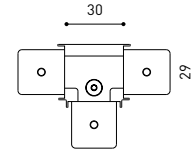

TRACK 48V TRIMLESS

TRACK 48V TRIMLESS 1m	A338-01-00- | N | WT |
TRACK 48V TRIMLESS 2m	A338-02-00- | N | WT |
TRACK 48V TRIMLESS 3m	A338-03-00- | N | WT |
TRACK 48V TRIMLESS Corner 90° One Plane	A338-06-00- | N | WT |
TRACK 48V TRIMLESS Corner 90° Two Planes	A338-07-00- | N | WT |

PLASTERBOARD CEILING, MANDATORY THICKNESS 12,5mm.
RECOMMENDED FOR INSTALLATIONS WHERE THE PROFILE CAN BE
INSTALLED BEFORE THE FALSE PLASTERBOARD CEILING.

TRIMLESS INSTALLATION GUIDE
<https://youtu.be/tgGsQdaYe-w>

TRACK 48V SURFACE

TRACK 48V SURFACE 1m	A338-11-00- | NT | WT |
TRACK 48V SURFACE 2m	A338-12-00- | NT | WT |
TRACK 48V SURFACE 3m	A338-13-00- | NT | WT |
TRACK 48V SURFACE Corner 90° One Plane	A338-14-00- | NT | WT |
TRACK 48V SURFACE T-Joint	A338-15-00- | NT |
TRACK 48V SURFACE X-Joint	A338-16-00- | NT |

TRACK 48V SURFACE SHORT

TRACK 48V SURFACE SHORT 1m	A338-21-00- | NT | WT |
TRACK 48V SURFACE SHORT 2m	A338-22-00- | NT | WT |
TRACK 48V SURFACE SHORT 3m	A338-23-00- | NT | WT |
TRACK 48V SURFACE SHORT Corner 90° One Plane	A338-24-00- | NT | WT |
TRACK 48V SURFACE SHORT T-Joint	A338-25-00- | NT |
TRACK 48V SURFACE SHORT X-Joint	A338-26-00- | NT |

COLOUR | N ■ RAL 9005 | NT ■ RAL 9005 | WT □ RAL 9016 |

TRACK 48V TRIMLESS Corner 90° One Plane

*Electrical connection not included

TRACK 48V TRIMLESS Corner 90° Two Planes

*Electrical connection not included

TRACK 48V SURFACE Corner 90° One Plane

T-Joint

X-Joint

Electrical connection not included | Straight joiner included

TRACK 48V SURFACE SHORT Corner 90° One Plane

T-Joint

X-Joint

Electrical connection not included | Straight joiner included