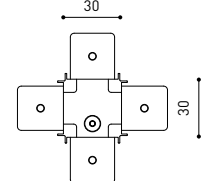

X-Joint

Electrical connection not included | Straight joiner included