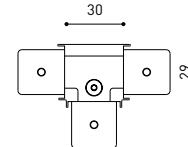

TRACK 48V TRIMLESS

TRACK 48V TRIMLESS 1m	A338-01-00- | N | WT |
TRACK 48V TRIMLESS 2m	A338-02-00- | N | WT |
TRACK 48V TRIMLESS 3m	A338-03-00- | N | WT |
TRACK 48V TRIMLESS Corner 90° One Plane	A338-06-00- | N | WT |
TRACK 48V TRIMLESS Corner 90° Two Planes	A338-07-00- | N | WT |

PLASTERBOARD CEILING, MANDATORY THICKNESS 12,5mm.
RECOMMENDED FOR INSTALLATIONS WHERE THE PROFILE CAN BE
INSTALLED BEFORE THE FALSE PLASTERBOARD CEILING.

TRIMLESS INSTALLATION GUIDE
<https://youtu.be/tgGsQdaYe-w>

TRACK 48V SURFACE

TRACK 48V SURFACE 1m	A338-11-00- | NT | WT |
TRACK 48V SURFACE 2m	A338-12-00- | NT | WT |
TRACK 48V SURFACE 3m	A338-13-00- | NT | WT |
TRACK 48V SURFACE Corner 90° One Plane	A338-14-00- | NT | WT |
TRACK 48V SURFACE T-Joint	A338-15-00- | NT |
TRACK 48V SURFACE X-Joint	A338-16-00- | NT |

TRACK 48V SURFACE SHORT

TRACK 48V SURFACE SHORT 1m	A338-21-00- | NT | WT |
TRACK 48V SURFACE SHORT 2m	A338-22-00- | NT | WT |
TRACK 48V SURFACE SHORT 3m	A338-23-00- | NT | WT |
TRACK 48V SURFACE SHORT Corner 90° One Plane	A338-24-00- | NT | WT |
TRACK 48V SURFACE SHORT T-Joint	A338-25-00- | NT |
TRACK 48V SURFACE SHORT X-Joint	A338-26-00- | NT |

COLOUR | N ■ RAL 9005 | NT ■ RAL 9005 | WT □ RAL 9016 |

TRACK 48V TRIMLESS Corner 90° One Plane

*Electrical connection not included

TRACK 48V TRIMLESS Corner 90° Two Planes

*Electrical connection not included

TRACK 48V SURFACE Corner 90° One Plane

T-Joint

X-Joint

Electrical connection not included | Straight joiner included

TRACK 48V SURFACE SHORT Corner 90° One Plane

T-Joint

X-Joint

Electrical connection not included | Straight joiner included