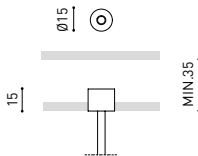

WIRE TRIMLESS ACCESSORIES

FEED
MAINS TRIMLESS*
A023-00-01- | W | N | NO DIM
MAINS THICK TRIMLESS*
A023-00-02- | W | N | DIM