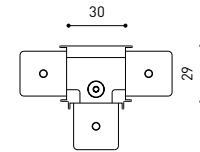

TRACK 48V SURFACE Corner 90° One Plane

T-Joint

X-Joint

Electrical connection not included | Straight joiner included

TRACK 48V SURFACE SHORT Corner 90° One Plane

T-Joint

X-Joint

Electrical connection not included | Straight joiner included