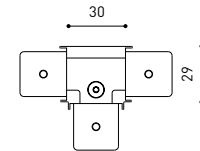

TRACK 48V TRIMLESS

TRACK 48V TRIMLESS 1m	A338-01-00- | N | WT |
TRACK 48V TRIMLESS 2m	A338-02-00- | N | WT |
TRACK 48V TRIMLESS 3m	A338-03-00- | N | WT |
TRACK 48V TRIMLESS Corner 90° One Plane	A338-06-00- | N | WT |
TRACK 48V TRIMLESS Corner 90° Two Planes	A338-07-00- | N | WT |

PLASTERBOARD CEILING, MANDATORY THICKNESS 12,5mm.
RECOMMENDED FOR INSTALLATIONS WHERE THE PROFILE CAN BE
INSTALLED BEFORE THE FALSE PLASTERBOARD CEILING.

TRIMLESS INSTALLATION GUIDE
<https://youtu.be/tgGsQdaYe-w>

TRACK 48V SURFACE

TRACK 48V SURFACE 1m	A338-11-00- | NT | WT |
TRACK 48V SURFACE 2m	A338-12-00- | NT | WT |
TRACK 48V SURFACE 3m	A338-13-00- | NT | WT |
TRACK 48V SURFACE Corner 90° One Plane	A338-14-00- | NT | WT |
TRACK 48V SURFACE T-Joint	A338-15-00- | NT |
TRACK 48V SURFACE X-Joint	A338-16-00- | NT |

TRACK 48V SURFACE SHORT

TRACK 48V SURFACE SHORT 1m	A338-21-00- | NT | WT |
TRACK 48V SURFACE SHORT 2m	A338-22-00- | NT | WT |
TRACK 48V SURFACE SHORT 3m	A338-23-00- | NT | WT |
TRACK 48V SURFACE SHORT Corner 90° One Plane	A338-24-00- | NT | WT |
TRACK 48V SURFACE SHORT T-Joint	A338-25-00- | NT |
TRACK 48V SURFACE SHORT X-Joint	A338-26-00- | NT |

COLOUR | N ■ RAL 9005 | NT ■ RAL 9005 | WT □ RAL 9016 |

TRACK 48V TRIMLESS Corner 90° One Plane

*Electrical connection not included

TRACK 48V TRIMLESS Corner 90° Two Planes

*Electrical connection not included

TRACK 48V SURFACE Corner 90° One Plane

T-Joint

X-Joint

Electrical connection not included | Straight joiner included

TRACK 48V SURFACE SHORT Corner 90° One Plane

T-Joint

X-Joint

Electrical connection not included | Straight joiner included