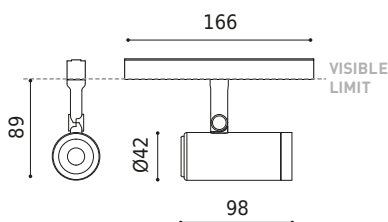

### DIMENSIONS

### OTHER DATA

Sealing	IP20
Wireless control	Please Consult
Swivel angle	90°
Rotation angle	360°
Track type	Track 48V
Weight	189 g
Packaged weight	270 g
Packaging dimensions	210 x 164 x 57 mm
Units per package	1
Materials	Aluminium / Acrylonitrile Butadiene Styrene / Polycarbonate