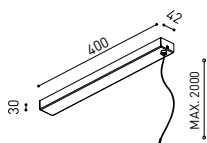

Wired Power Supply Case 48V
A338-00-25- | NT | WT | 150 W NO DIM

A338-00-26- | NT | WT | 150 W DIM

220 V ~ 240 V ~ INCL

Suspension Kit 48V (2 units)
A338-00-15- | NT | WT |