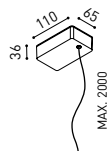

## SUSPENSION & SUSPENSION SHORT 48V

**Wired Power Supply Case 48V**  
A338-00-25- | NT | WT | 150 W NO DIM

A338-00-26- | NT | WT | 150 W DIM

220 V ~ 240 V ~ INCL

**Suspension Kit 48V (2 units)**  
A338-00-15- | NT | WT |