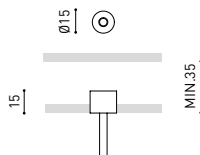

WIRE TRIMLESS ACCESSORIES

FEED

MAINS TRIMLESS*
A023-00-01- | W | N | NO DIM

MAINS THICK TRIMLESS*
A023-00-02- | W | N | DIM