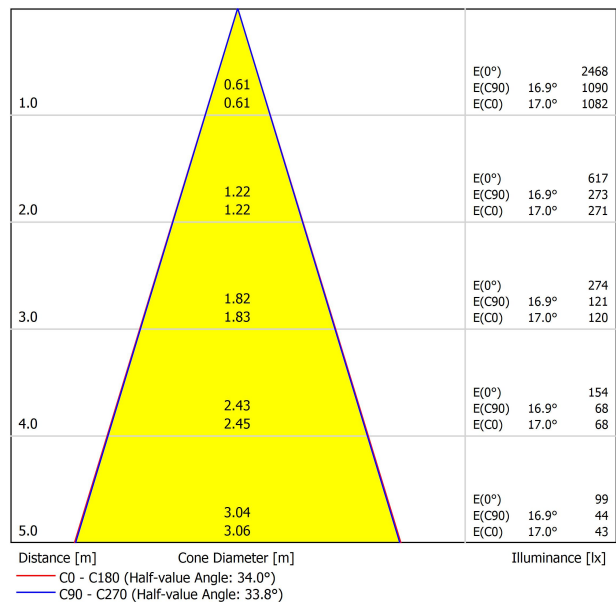

DIAGRAMA POLAR

DIAGRAMA CÓNICO

Vivid Model Colour Temperature	2700K	3000K	3500K	4000K	Light Pink
📖 Reading			•	•	
🥬 Fruits & Vegetables		•	•		
🍞 Bakery	•				
👤 Retail		•	•		
💄 Cosmetics			•	•	
🥩 Meat					•
🐟 Fish				•	
🐠 Seafood				•	•