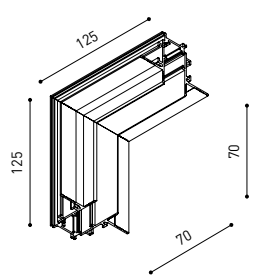

TRACK 48V TRIMLESS Corner 90° Two Planes

*Electrical connection not included