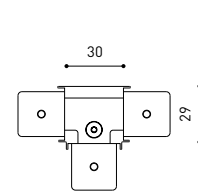

TRACK 48V TRIMLESS

TRACK 48V TRIMLESS 1m	A338-01-00- | N | WT |
TRACK 48V TRIMLESS 2m	A338-02-00- | N | WT |
TRACK 48V TRIMLESS 3m	A338-03-00- | N | WT |
TRACK 48V TRIMLESS Corner 90° One Plane	A338-06-00- | N | WT |
TRACK 48V TRIMLESS Corner 90° Two Planes	A338-07-00- | N | WT |

PLASTERBOARD CEILING, MANDATORY THICKNESS 12,5mm.
RECOMMENDED FOR INSTALLATIONS WHERE THE PROFILE CAN BE
INSTALLED BEFORE THE FALSE PLASTERBOARD CEILING.

TRIMLESS INSTALLATION GUIDE
<https://youtu.be/tgGsQdaYe-w>

TRACK 48V SURFACE

TRACK 48V SURFACE 1m	A338-11-00- | NT | WT |
TRACK 48V SURFACE 2m	A338-12-00- | NT | WT |
TRACK 48V SURFACE 3m	A338-13-00- | NT | WT |
TRACK 48V SURFACE Corner 90° One Plane	A338-14-00- | NT | WT |
TRACK 48V SURFACE T-Joint	A338-15-00- | NT |
TRACK 48V SURFACE X-Joint	A338-16-00- | NT |

TRACK 48V SURFACE SHORT

TRACK 48V SURFACE SHORT 1m	A338-21-00- | NT | WT |
TRACK 48V SURFACE SHORT 2m	A338-22-00- | NT | WT |
TRACK 48V SURFACE SHORT 3m	A338-23-00- | NT | WT |
TRACK 48V SURFACE SHORT Corner 90° One Plane	A338-24-00- | NT | WT |
TRACK 48V SURFACE SHORT T-Joint	A338-25-00- | NT |
TRACK 48V SURFACE SHORT X-Joint	A338-26-00- | NT |

COLOUR | N ■ RAL 9005 | NT ■ RAL 9005 | WT □ RAL 9016 |

TRACK 48V TRIMLESS Corner 90° One Plane

*Electrical connection not included

TRACK 48V TRIMLESS Corner 90° Two Planes

*Electrical connection not included

TRACK 48V SURFACE Corner 90° One Plane

T-Joint

X-Joint

Electrical connection not included | Straight joiner included

TRACK 48V SURFACE SHORT Corner 90° One Plane

T-Joint

X-Joint

Electrical connection not included | Straight joiner included