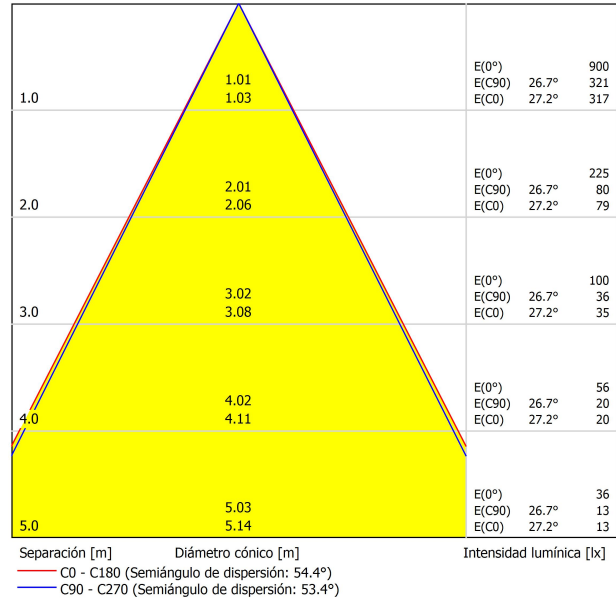

Type	LED
Gross luminous flux	1010 lm
Colour temperature	2700 - 5000 K - Other K, please consult
Chromatic stability	MacAdam Step 3
Colour Rendering Index	CRI > 90
Power	8,5 W
Current	500 mA
Efficacy	119 lm/W
LED lifespan	L80B10 > 55.000h

### LIGHTING FIXTURE | PHOTOMETRIC DATA

Lighting efficiency	84%
Light beam angle	54°

### OTHER DATA

Sealing	IP20
Wireless control	Please Consult
Swivel angle	90°
Rotation angle	360°
Track type	Track 48V
Weight	154 g
Packaged weight	235 g
Packaging dimensions	210 x 164 x 57 mm
Units per package	1
Materials	Aluminium / Acrylonitrile Butadiene Styrene / Polycarbonate

POLAR DIAGRAM

CONICAL DIAGRAM

Vivid Model Colour Temperature	2700K	3000K	3500K	4000K	Light Pink
📖 Reading			•	•	
🥬 Fruits & Vegetables		•	•		
🍞 Bakery	•				
👤 Retail		•	•		
💄 Cosmetics			•	•	
🥩 Meat					•
🐟 Fish				•	
🐠 Seafood				•	•