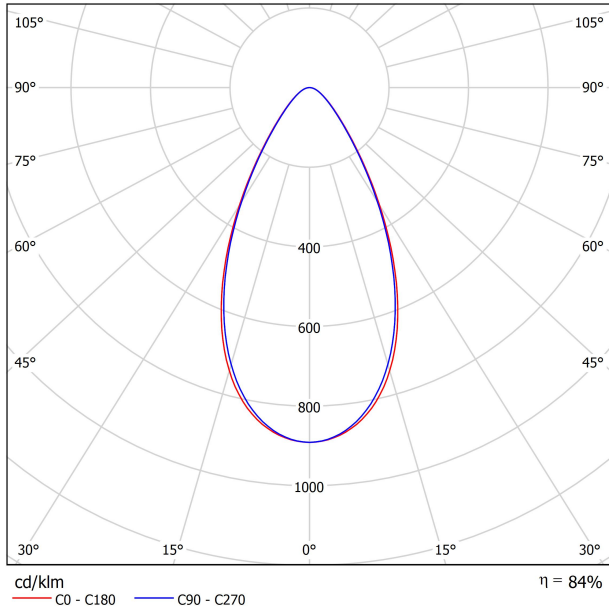

POLAR DIAGRAM