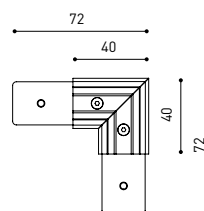

TRACK 48V SURFACE Corner 90° One Plane

T-Joint

X-Joint

Electrical connection not included | Straight joiner included

TRACK 48V SURFACE SHORT Corner 90° One Plane

T-Joint

X-Joint

Electrical connection not included | Straight joiner included