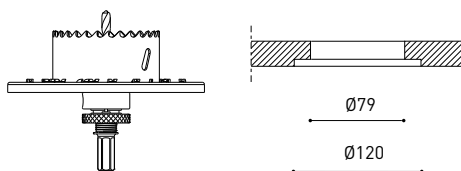

PRODUCT

Model	Trimless Tool D79 X D120 MM
Reference	A478-00-05
Category	Accessories