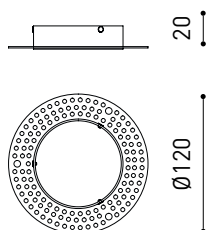

MANDATORY FOR INSTALLATION

PRODUCT	
Model	Buddy Trimless accessory
Reference	A507-10-90
Material	Iron
Coating	Zinc plated
Category	Accessories