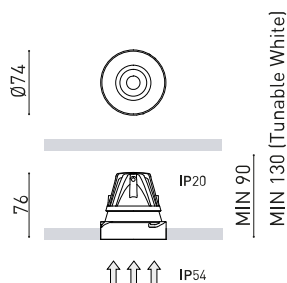

DIMENSIONS

ACCESSORIES

Name	BUDDY TRIMLESS FLOOD 2700K N
Reference	A5071030N
Color	Matt black
RAL	9005
Category	CEILING RECESSED

LIGHT SOURCE

Type	LED
Gross luminous flux	760 / 1150 lm
Colour temperature	2700 K
Chromatic stability	MacAdam Step 2
Colour Rendering Index	CRI > 90
Power	4 / 6,6 W
Current	125 / 200 mA
Efficacy	190 / 174 lm/W
LED lifespan	L80B10 > 66.000h

LIGHTING FIXTURE | PHOTOMETRIC DATA

Lighting efficiency	65%
Light beam angle	54°

LIGHTING FIXTURE | ELECTRICAL DATA

Driver	Excluded
Dimming	No Dim / DALI / Casambi / Phase Cut
Electrical insulation class	III

OTHER DATA

Sealing	IP54
Wireless control	Please Consult
Recess measurements	Ø79 mm
Weight	140 g
Packaged weight	211 g
Packaging dimensions	139 x 105 x 90 mm
Units per package	1
Materials	Aluminium / Polycarbonate / Polymethyl Methacrylate