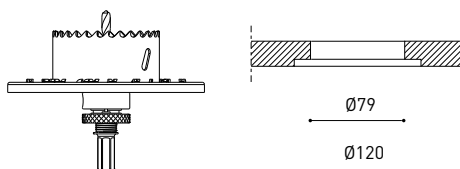

PRODUCT

Model	Trimless Tool D79 X D120 MM
Reference	A478-00-05
Category	Accessories