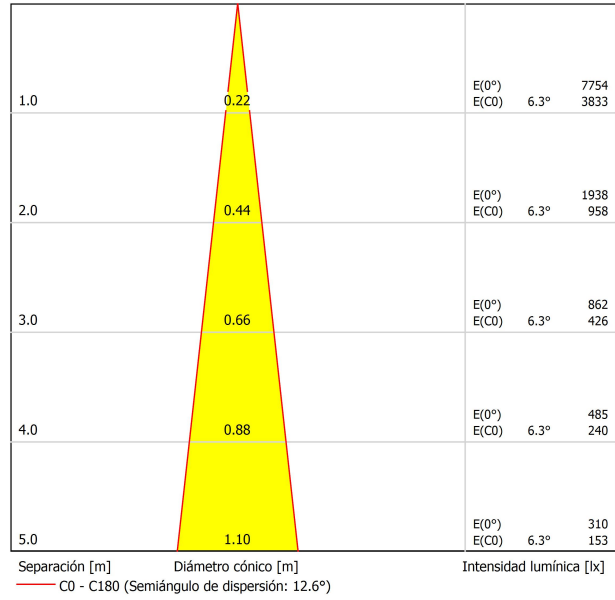

CONICAL DIAGRAM