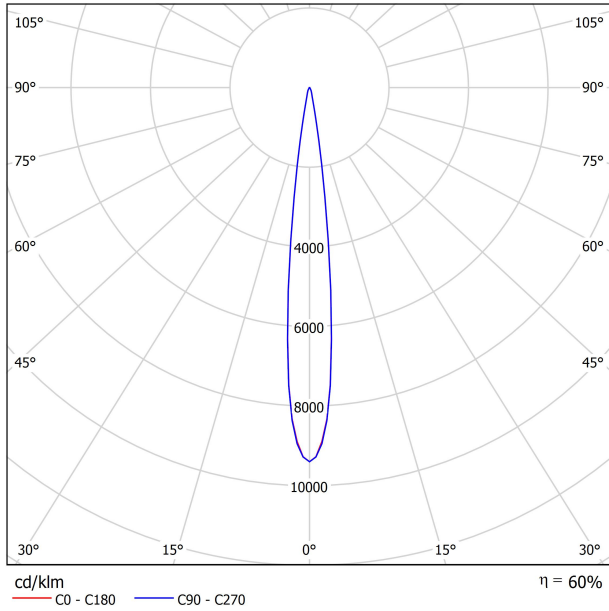

POLAR DIAGRAM