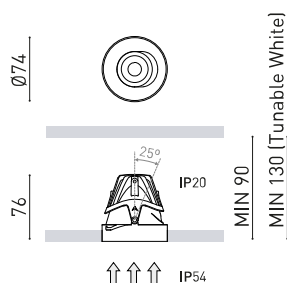

### DIMENSIONS

### LIGHTING FIXTURE | PHOTOMETRIC DATA

Lighting efficiency	60%
Light beam angle	12°

### OTHER DATA

Sealing	IP54
Wireless control	Please Consult
Recess measurements	Ø79 mm
Rotation angle	25°
Weight	140 g
Packaged weight	211 g
Packaging dimensions	139 x 105 x 90 mm
Units per package	1
Materials	Aluminium / Polycarbonate / Polymethyl Methacrylate